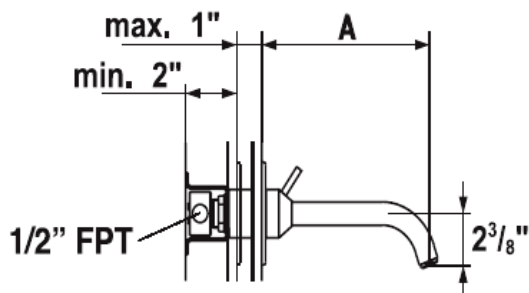

KWC VESUNO

**Model number:**

K.11.VB.72.700A22 6" Reach

K.11.VB.74.700A22 9" Reach

K.11.VB.76.700A22 12" Reach

Solid stainless steel for bar sinks and above the-counter lavatories

Available in:

[700] Solid stainless steel

Measurements:

K.11.VB.72.700A22 A= 6"

K.11.VB.74.700A22 A= 9"

K.11.VB.76.700A22 A= 12"

**Features:**

- Fixed spout
- Ceramic disc cartridge (cycle valve, 90°)
- **Single-plane control movement (without volume control)**
- 1/2" FPT inlets, stop valves included
- Escutcheon $\varnothing = 5 \frac{1}{8}$ "
- Stainless steel mounting bracket
- Flow rate: 2.2 gpm @ 60 psi